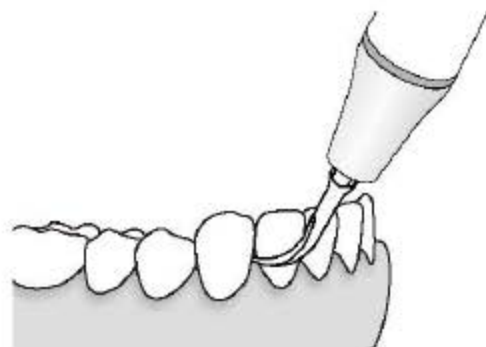

P1 (PD1/PS1)

Slim and sharp, recommended for cleaning and irrigating of subgingival deposits.

MODE: P
POWER

IRRIGATION