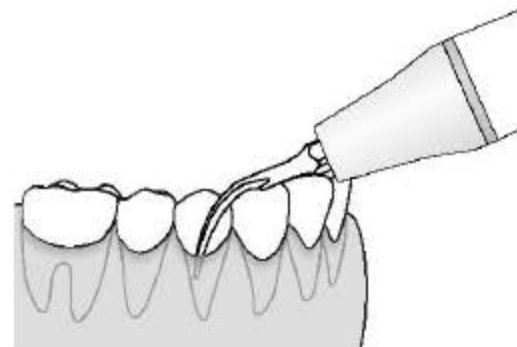

P1 (PD1/PS1)

Slim and sharp, recommended for cleaning and irrigating of subgingival deposits.

MODE: P
POWER

IRRIGATION