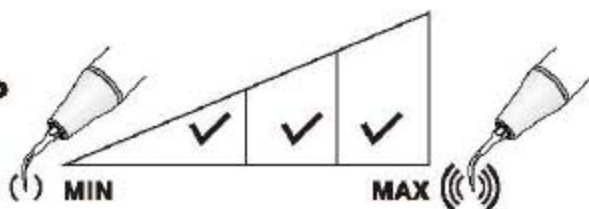

P1 (PD1/PS1)

Slim and sharp, recommended for cleaning and irrigating of subgingival deposits.

MODE: P
POWER

IRRIGATION