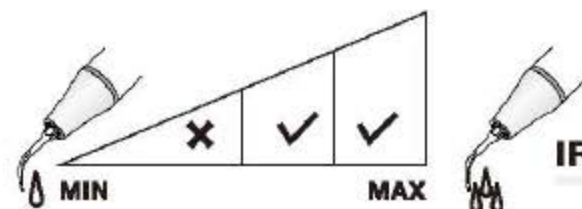

P1 (PD1/PS1)

Slim and sharp, recommended for cleaning and irrigating of subgingival deposits.

MODE: P
POWER

IRRIGATION